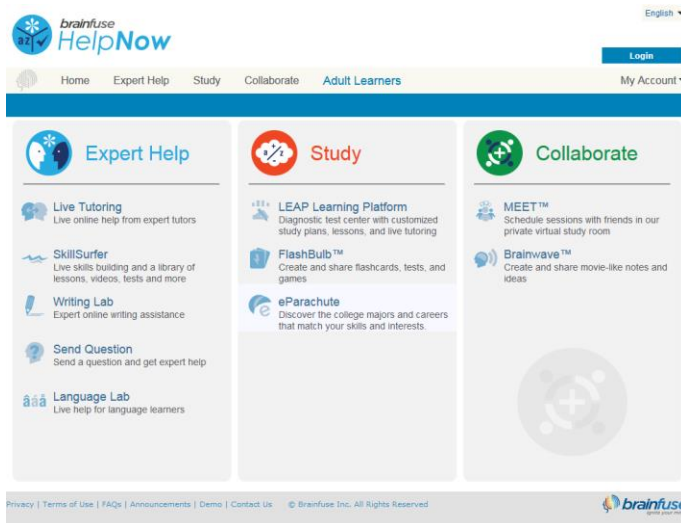

Free Online Tutoring!

Free Writing Lab!

On Demand, Anytime, Anywhere eLearning

Brainfuse offers an unparalleled level of personalized attention by transforming online tutoring into an all-in-one learning experience. We empower the student with a wide range of services that flow seamlessly together or can be used alone depending on the student's learning style.

Live Tutors in

- Accounting
- Biology
- Chemistry
- Computers & Technology
- Economics
- Finance
- Math
- Physics
- Reading
- Spanish
- Statistics
- Writing

...and more!

With Brainfuse, you can:

- **Receive Instant Tutoring and interact with a live tutor. Under Expert Help- click Live Tutoring.**
- **Submit Your Writing** to our Online Writing Lab for a review.
- **Submit a Question** and receive a reply from a tutor.
- **Create your own flashcards** and online quizzes/games to reinforce classroom learning.
- **Use eParachute to discover** your strengths and unique talents to map out your future career.
- **Form online study groups** or schedule live sessions with peers/faculty instructors using the Meet collaborative whiteboard (audio capable).
- **Record and email** live tutoring sessions and video notes.